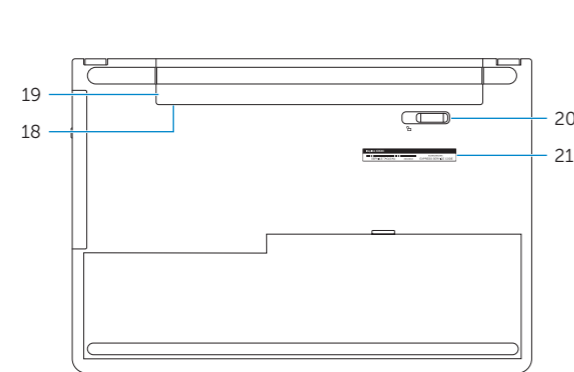

#### Computer model

Modelo do computador | Modelul computerului  
Model računalnika | Bilgisayar modeli

**Inspiron 15-5559**

## Features

Funcionalidades | Caracteristici | Funkcije | Özellikler

1. Right microphone
2. Camera-status light
3. Camera
4. Left microphone
5. Power-adapter port
6. Network port
7. HDMI port
8. USB 3.0 port
9. Media-card reader
10. Power and battery-status light/hard-drive activity light
11. Left-click area
12. Right-click area
13. Headset port
14. USB 2.0 ports (2)
15. Optical drive
16. Security-cable slot
17. Power button
18. Regulatory label (in battery bay)