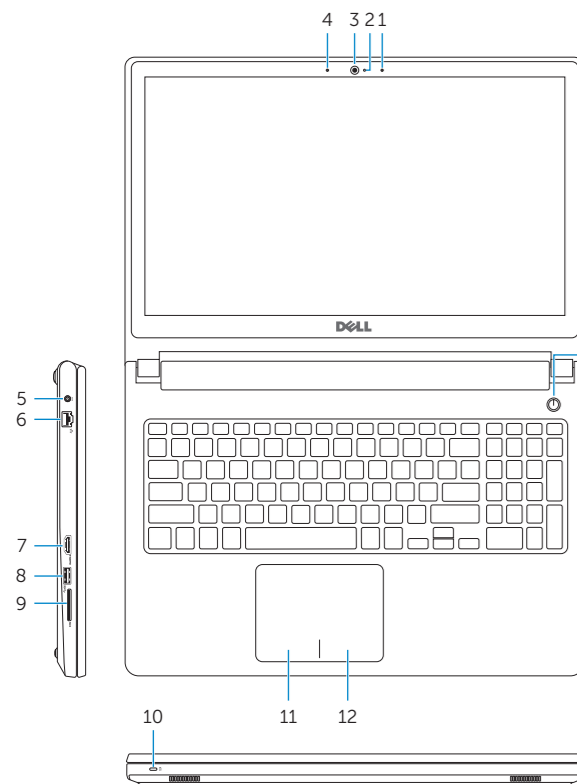

#### Computer model

Modelo do computador | Modelul computerului  
Model računalnika | Bilgisayar modeli

**Inspiron 15-5559**

## Features

Funcionalidades | Caracteristici | Funkcije | Özellikler

1. Right microphone
2. Camera-status light
3. Camera
4. Left microphone
5. Power-adapter port
6. Network port
7. HDMI port
8. USB 3.0 port
9. Media-card reader
10. Power and battery-status light/hard-drive activity light
11. Left-click area
12. Right-click area
13. Headset port
14. USB 2.0 ports (2)
15. Optical drive
16. Security-cable slot
17. Power button
18. Regulatory label (in battery bay)